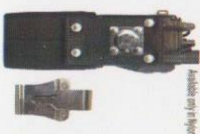

As The Story Goes.....Our First Two Way Radio Case WAS The First Two Way Radio Case!

ALPHA

Belt Loop

BRAVO

| AWedge Swivel |  
Belt Loop

CHARLIE

| Fixed Belt  
Clip

DELTA

| AWedge Swivel |  
Belt Clip

ECHO

| Power Wedge  
Swivel Belt Clip

Enjoy ease-of-use and comfort; radio cases click into "AWedge" stainless steel swivels from every direction!

- Superior Quality
- Extreme Durability
- + Expedient Delivery
- = EXCEPTIONAL VALUE